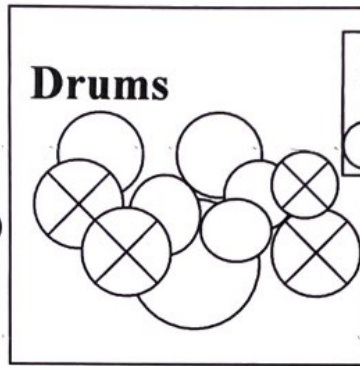

Stage Plan:

center | center

Band Banner 3x4 m

Drum Riser 2x3m

(min. 2 x 2)

Drums:

1x BD - 1x Mic.

1x Snare

3x TT

2x OH (1 Ride&2 Crash)

1x HH

Track Player: Stereo DI out needed!

Bass:

1x 4x10 plus 1 Head Amp

1x Mic / 1x Line out

Guitar:

Mon. Bass

2 Mon. Wedges Lead VOX

center | center

Mon. Guitar